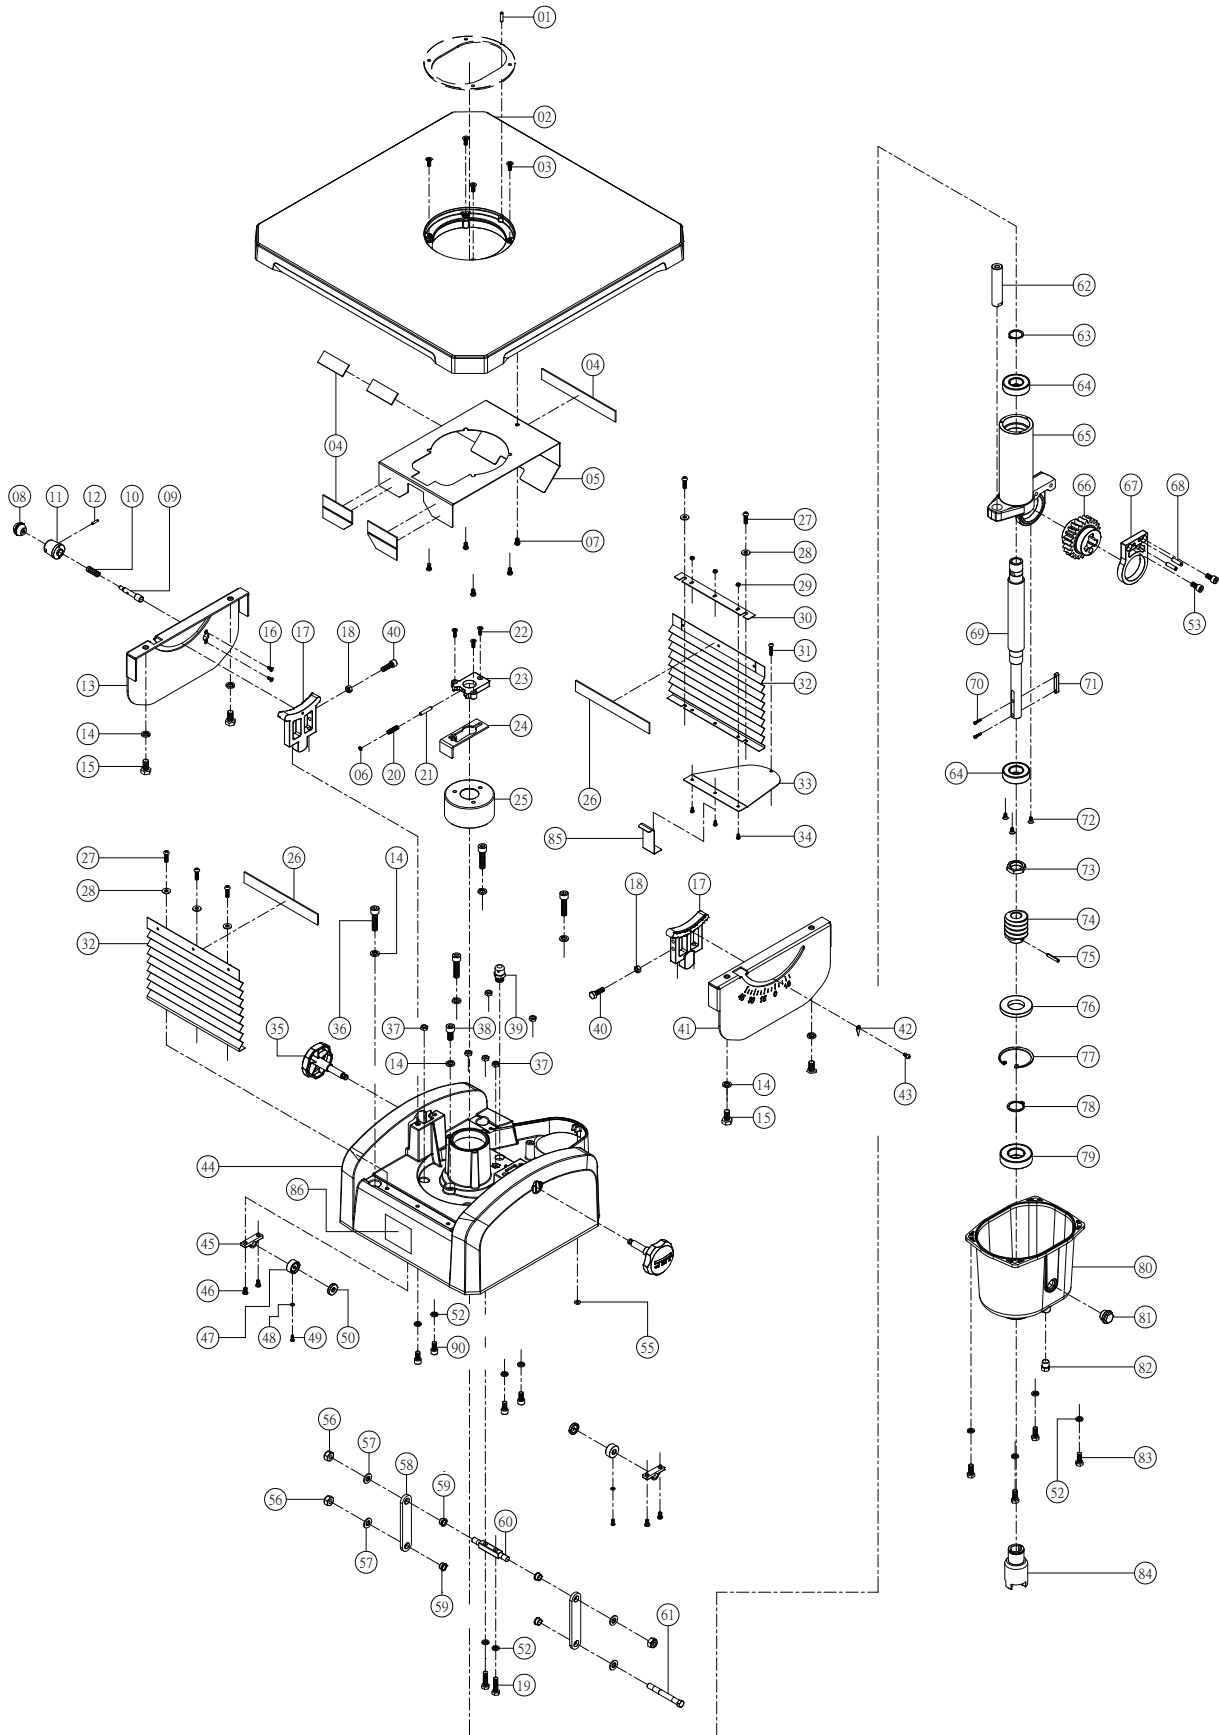

JOSS-S Table Assembly – Exploded View

JOSS-S Table Assembly – Parts List

Index No	Part No	Description	Size	Qty
1	SBR30M-62	Spring Pin	5*20L	1
2	JOSS-S-102	Table		1
3	JOSS-S-103	Phillips Flat Head Screw	M6*1.0P*15L	4
4	JOSS-S-104	Hook-and-Loop Fastener (Male) Set		1
5	JOSS-S-105	Rubber Shield Holder		1
6	TS-1550031	Flat Washer	5.5*8*1T	1
7	JOSS-S-107	Phillips Round Head Screw	M6*1.0P*10L	5
8	JOSS-S-108	Knob		1
9	JOSS-S-109	Stop Pin		1
10	JOSS-S-110	Compression Spring		1
11	JOSS-S-111	Stop Pin Housing		1
12	40345	Spring Pin	3*16L	1
13	JOSS-S-113	Left Table Trunnion		1
14	TS-2361101	Lock Washer	M10	9
15	TS-1491021	Hex Cap Screw	M10*1.5P*20L	4
16	TS-1512011	Socket Head Flat Screw	M4*0.7P*10L	2
17	JOSS-S-117	Guide Block		2
18	TS-1540061	Hex Nut	M8*1.25P	2
19	TS-1490051	Hex Cap Screw	M8*1.25P*30L	2
20	JOSS-S-120	Compression Spring		1
21	OVS10-050	Spring Pin	6*30	1
22	JOSS-S-122	Phillips Flat Head Screw	M5*0.8P*20L	3
23	JOSS-S-123	Spindle Lock Seat		1
24	JOSS-S-124	Spindle Lock		1
25	JOSS-S-125	Cap		1
26	JOSS-S-126	Hook-and-Loop Fastener (Female)		2
27	JOSS-S-127	Phillips Round Head Screw	M6*1.0P*20L	5
28	JOSS-S-128	Flat Washer	6.4*16*1.6T	5
29	TS-1540021	Hex Nut	M4*0.7P	3
30	JOSS-S-130	Rubber Shield Holder		1
31	JOSS-S-131	Phillips Round Head Screw	M5*0.8P*20L	1
32	JOSS-S-132	Rubber Shield		2
33	JOSS-S-133	Dust Chute Cover		1
34	JOSS-S-134	Phillips Round Head Screw	M4*0.7P*8L	3
35	JOSS-S-135	Knob		2
36	TS-1505061	Socket Head Cap Screw	M10*1.5P*40L	4
37	TS-1540061	Hex Nut	M8*1.25P	6
38	TS-1505021	Socket Head Cap Screw	M10*1.5P*20L	1
39	JOSS-S-139	Oil Filler Plug		1
40	TS-1504051	Socket Head Cap Screw	M8*1.25P*25L	2
41	JOSS-S-141	Right Table Trunnion		1
42	JOSS-S-142	Pointer		1
43	JOSS-S-131	Phillips Round Head Screw	M5*0.8P*8L	1
44	JOSS-S-144	Quill Housing		1
45	JOSS-S-145	Knob Seat		2
46	JOSS-S-146	Self Tapping Screw	1/4"*5/8"L	4
47	JOSS-S-147A	Collar		2
48	TS-2361041	Lock Washer	M4	2
49	JOSS-S-149	Phillips Round Head Screw	M4*0.7P*10L	2
50	JOSS-S-150A	Rubber Pad		2
52	TS-2361081	Lock Washer	M8	10
53	TS-1504031	Socket Head Cap Screw	M8*1.25P*16L	2
55	JOSS-S-155	Square Nut	M5*0.8P	1