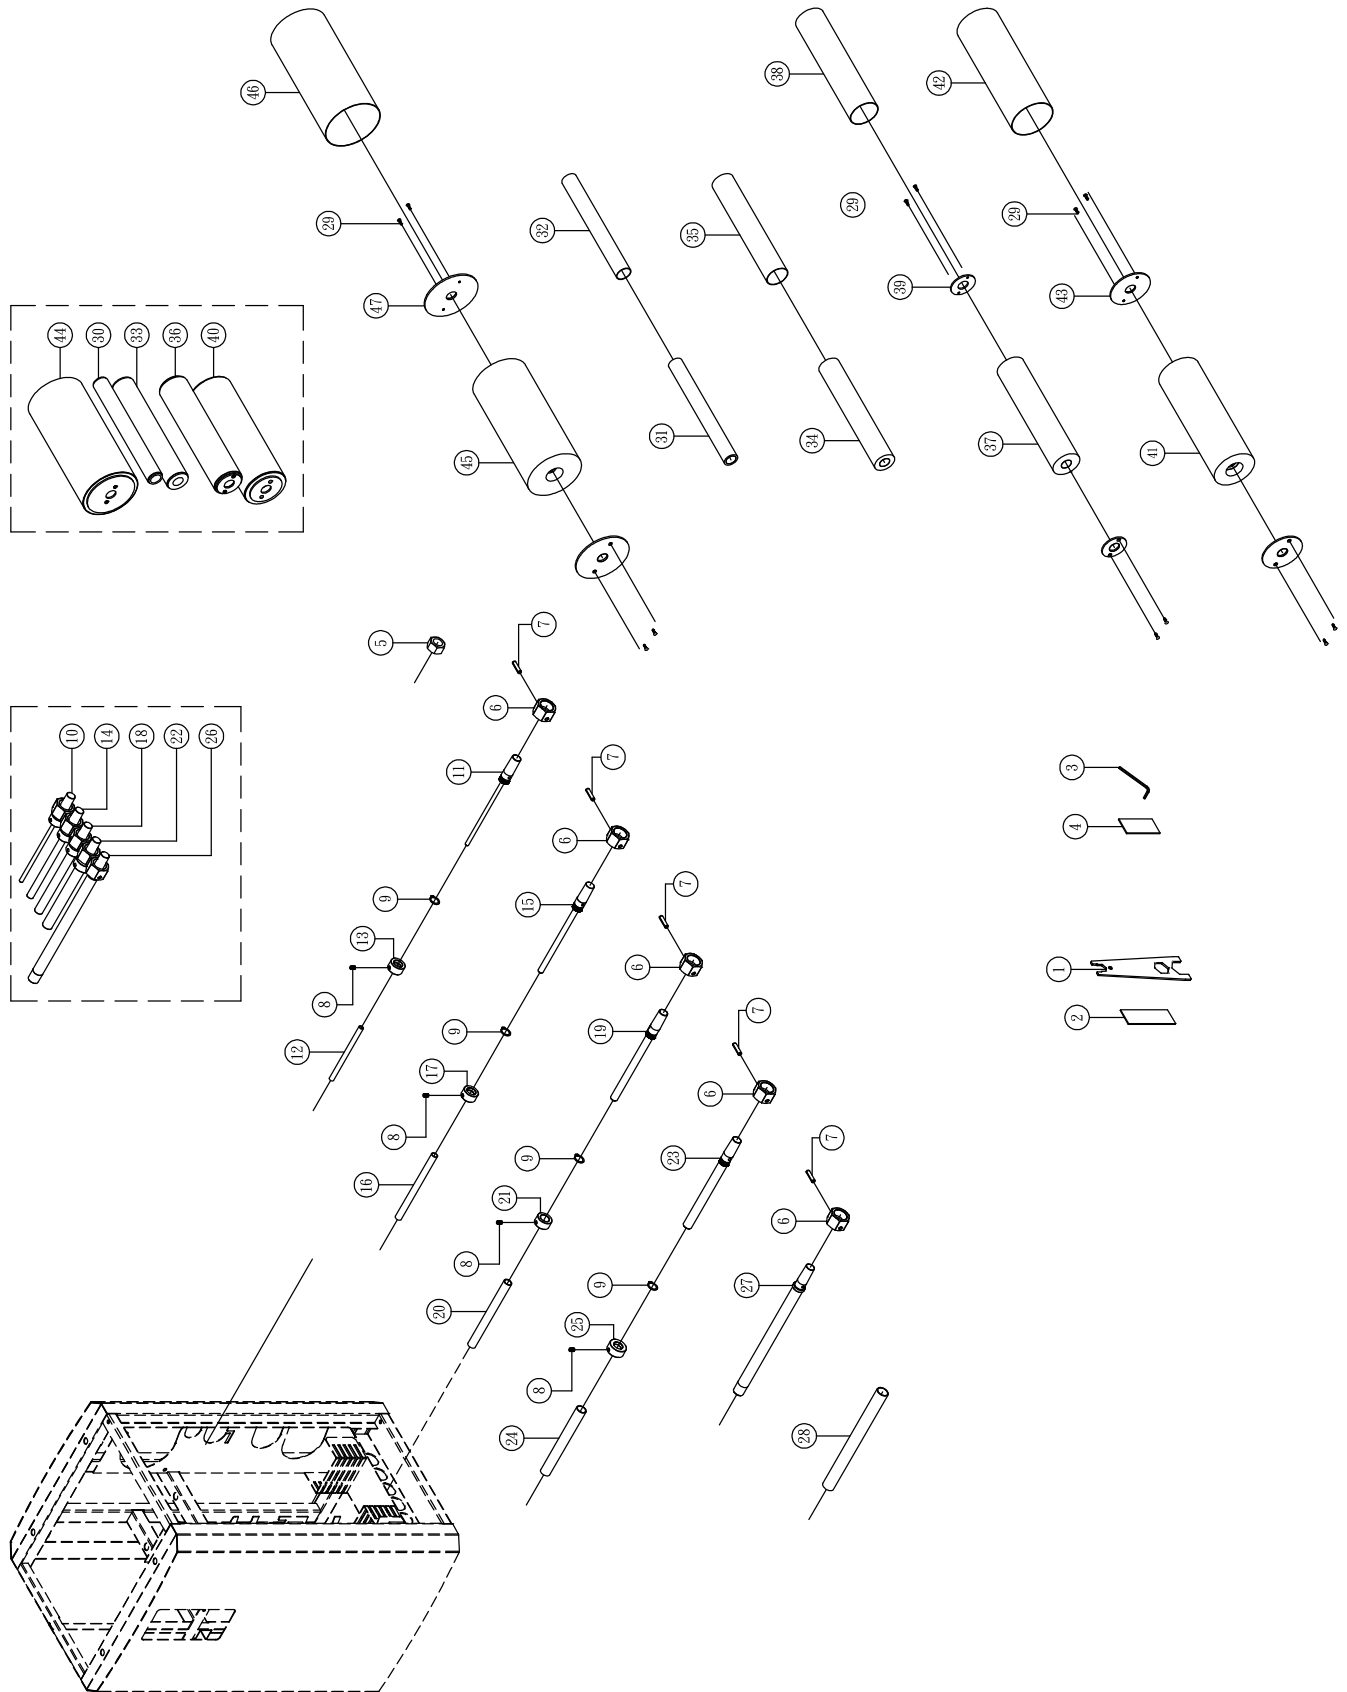

JOSS-S Spindle and Drum Assembly– Exploded View

JOSS-S Spindle and Drum Assembly– Parts List

Index No.	Part No.	Description	Size	Qty
1	JOSS-S-301	Combination Wrench		1
2	JOSS-S-302	Magnet (Large)		1
3	TS-152704	Hex Wrench	3mm	1
4	JOSS-S-304	Magnet (Small)		1
5	TS-0571082	Hex Nut	3/4"-16UNF	1
6	JOSS-S-306	Special Nut		5
7	JOSS-S-307	Pin	5*25	5
8	TS-2276081	Socket Set Screw	M6*1.0P*8L	4
9	JOSS-S-309	Retaining Ring	STW-17	4
10	JOSS-S-310A	Spindle Assembly (incl. #6, 7, 8, 9, 11, 13 & 100G sleeve)	1/4"	1
11	JOSS-S-311A	Spindle	1/4"	1
12 *	575891	Sanding Sleeve (60 Grit) – 4 pack	1/4" x 6"	
	575893	Sanding Sleeve (100 Grit) – 4 pack	1/4" x 6"	
	575894	Sanding Sleeve (150 Grit) – 4 pack	1/4" x 6"	
13	JOSS-S-313	Collar (for 1/4" Spindle Assembly)		1
14	JOSS-S-314	Spindle Assembly (incl. #6, 7, 8, 9, 15, 17 & 100G sleeve)	3/8"	1
15	JOSS-S-315	Spindle	3/8"	1
16	575896	Sanding Sleeve (60 Grit) – 4 pack	3/8" x 6"	
	575898	Sanding Sleeve (100 Grit) – 4 pack	3/8" x 6"	
	575899	Sanding Sleeve (150 Grit) – 4 pack	3/8" x 6"	
17	JOSS-S-317	Collar (for 3/8" Spindle Assembly)		1
18	JOSS-S-318	Spindle Assembly (incl. #6, 7, 8, 9, 19, 21 & 100G sleeve)	1/2"	1
19	JOSS-S-319	Spindle	1/2"	1
20	575901	Sanding Sleeve (60 Grit) – 4 pack	1/2" x 6"	
	575903	Sanding Sleeve (100 Grit) – 4 pack	1/2" x 6"	
21	JOSS-S-321	Collar (for 1/2" Spindle Assembly)		1
22	JOSS-S-322	Spindle Assembly (incl. #6, 7, 8, 9, 23, 25 & 100G sleeve)	5/8"	1
23	JOSS-S-323	Spindle	5/8"	1
24	575906	Sanding Sleeve (60 Grit) – 4 pack	5/8" x 6"	
	575908	Sanding Sleeve (100 Grit) – 4 pack	5/8" x 6"	
	575909	Sanding Sleeve (150 Grit) – 4 pack	5/8" x 6"	
25	JOSS-S-325	Collar (for 5/8" Spindle Assembly)		1
26	JOSS-S-326	Spindle Assembly (incl. #6, 7, 27 & 100G sleeve)	3/4"	1
27	JOSS-S-327	Spindle	3/4"	1
28	575911	Sanding Sleeve (60 Grit) – 4 pack	3/4" x 9"	
	575913	Sanding Sleeve (100 Grit) – 4 pack	3/4" x 9"	
	575914	Sanding Sleeve (150 Grit) – 4 pack	3/4" x 9"	
29	JOSS-S-329	Self Tapping Screw	M3*12L	12
30	JOSS-S-330	Drum Assembly (incl. #31 & 100G sleeve)	1"	1
31	JOSS-S-331	Rubber Drum	1"	1
32	575916	Sanding Sleeve (60 Grit) – 4 pack	1" x 9"	
	575918	Sanding Sleeve (100 Grit) – 4 pack	1" x 9"	
	575919	Sanding Sleeve (150 Grit) – 4 pack	1" x 9"	
33	JOSS-S-333	Drum Assembly (incl. #34 & 100G sleeve)	1-1/2"	1
34	JOSS-S-334	Rubber Drum	1-1/2"	1
35	575926	Sanding Sleeve (60 Grit) – 4 pack	1-1/2" x 9"	
	575928	Sanding Sleeve (100 Grit) – 4 pack	1-1/2" x 9"	
	575929	Sanding Sleeve (150 Grit) – 4 pack	1-1/2" x 9"	
36	JOSS-S-336	Drum Assembly (incl.#29, 37, 39, & 100G sleeve)	2"	1
37	JOSS-S-337	Rubber Drum	2"	1
38	575936	Sanding Sleeve (60 Grit) – 4 pack	2" x 9"	
	575938	Sanding Sleeve (100 Grit) – 4 pack	2" x 9"	
	575939	Sanding Sleeve (150 Grit) – 4 pack	2" x 9"	
39	JOSS-S-339	Washer	2"	2
40	JOSS-S-340	Drum Assembly (incl.#29, 41, 43 & 100G sleeve)	3"	1